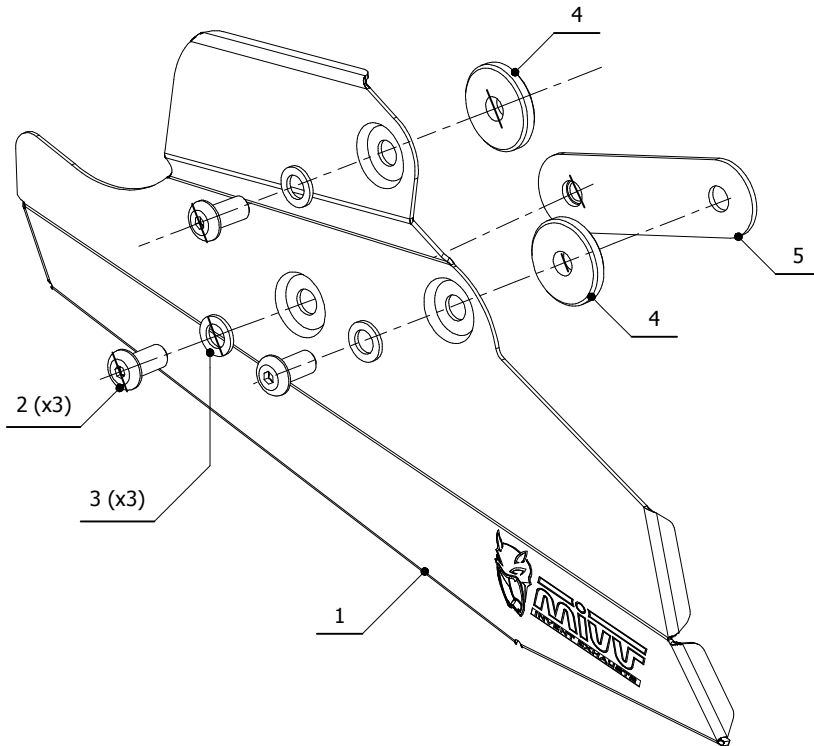

MODEL HONDA CB 1000 R

YEAR 2008 - 2017

SCHEMATIC

LINE SPORT

## COPERTURA IN ALLUMINIO / ALUMINIUM COVER

ELENCO PARTI / PARTS LIST			
#	QTÀ / QTY	DESCRIZIONE / DESCRIPTION	CODICE / CODE
1	1	Copertura in alluminio / Aluminium cover	50.CR.011.0
2	3	Vite M8 x 16 / Screw M8 x 16	50.73.098.1
3	3	Rondella M8 / Washer M8	50.73.270.1
4	2	Distanziale in alluminio / Aluminium spacer (Øe.30 Øi.8,5 h.5)	50.73.124.1
5	1	Staffa / Bracket	50.SS.453.0

VISTA FRONTALE / FRONT VIEW

VISTA RETRO / REAR VIEW